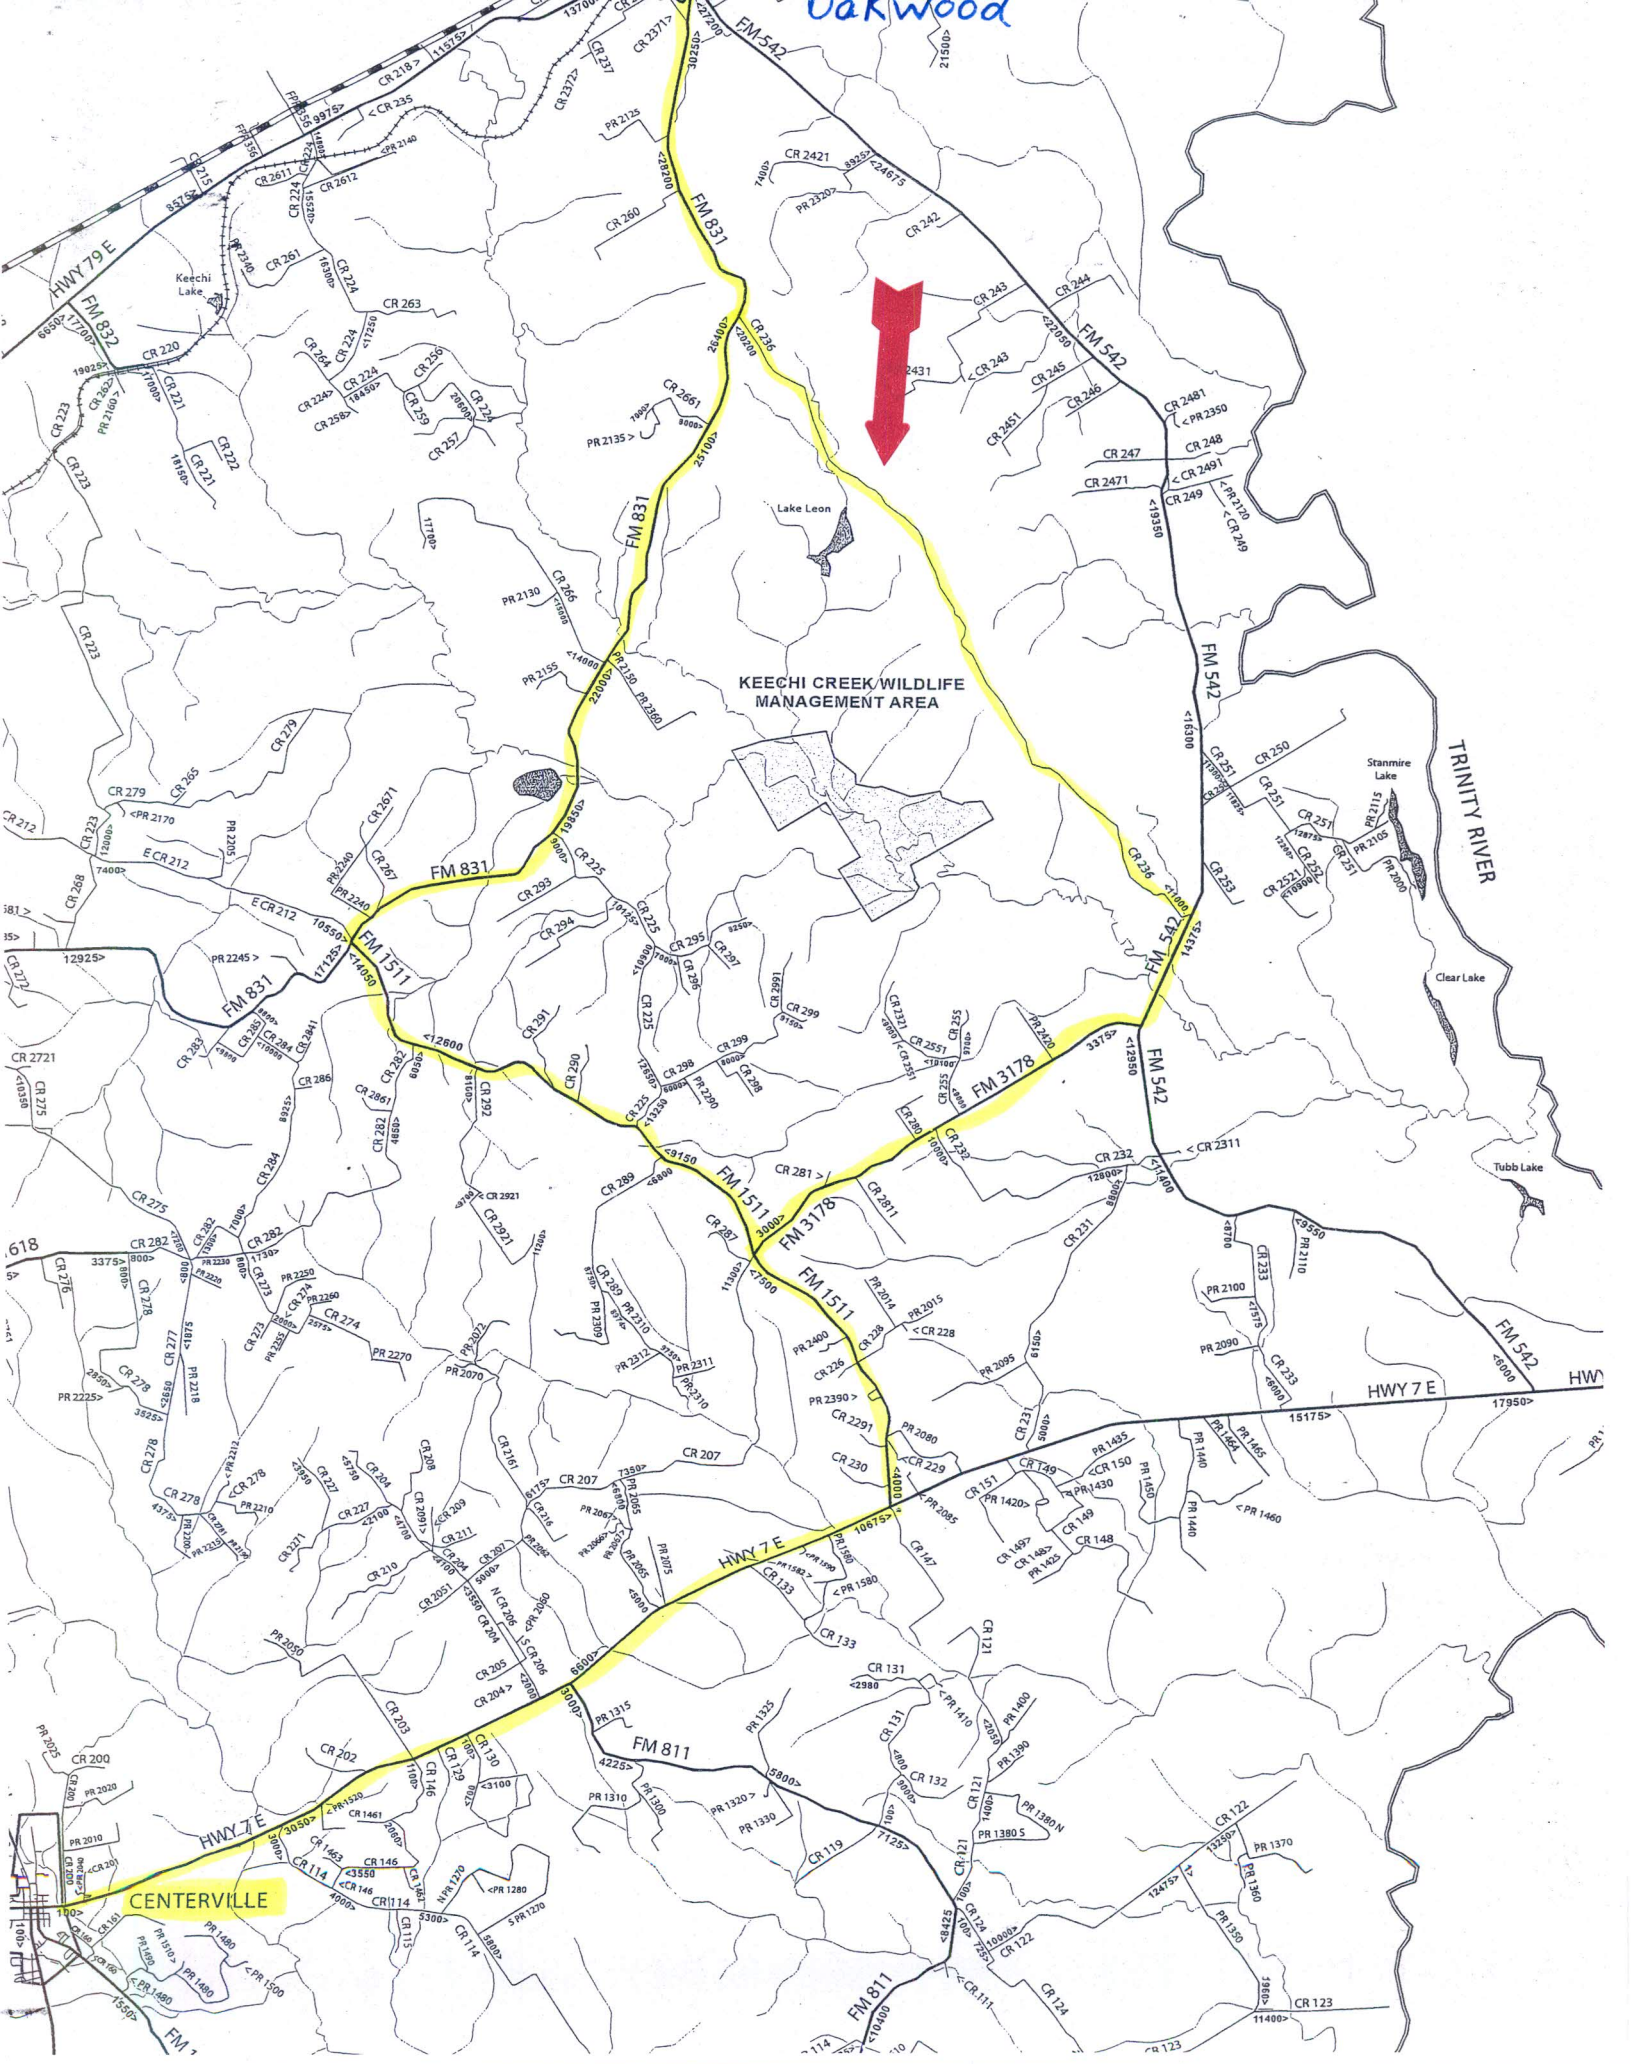

Oakwood

KEECHI CREEK WILDLIFE MANAGEMENT AREA

TRINITY RIVER

HWY 7 E

CENTERVILLE