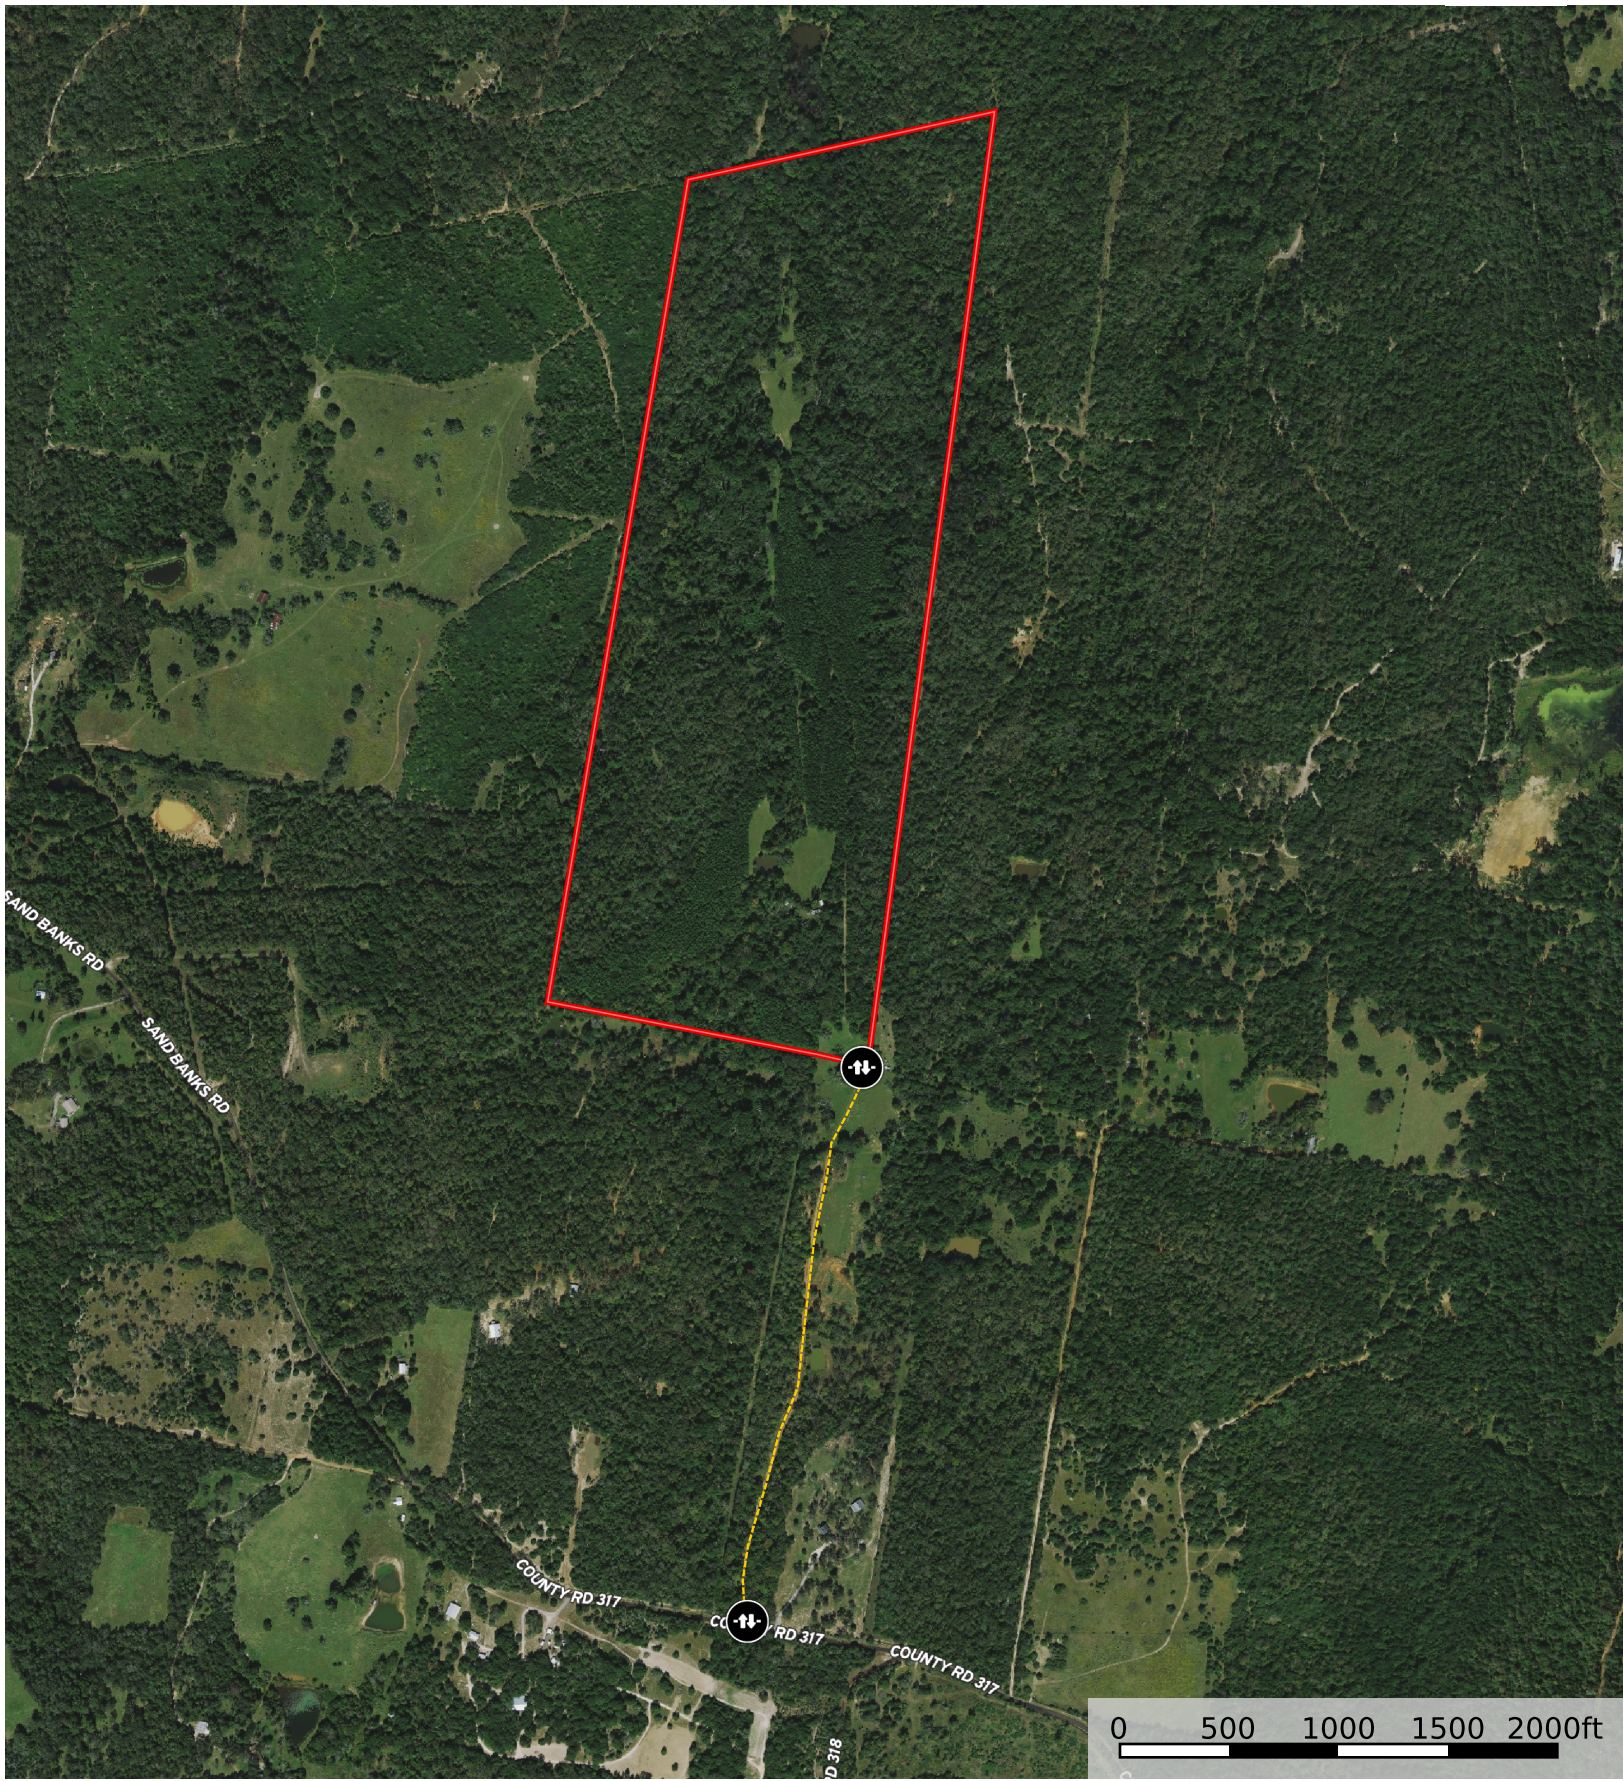

**Brown**  
Leon County, Texas, 133.52 AC +/-

-  Gate
-  Road / Trail
-  Boundary